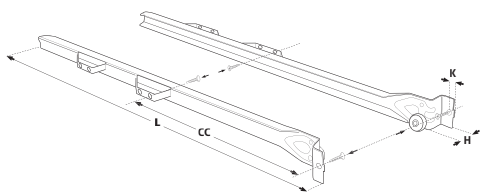

# ROLLER RUNNER FOR CABINET

Choose the right Runner for the Norscan Roller baskets

**INSIDE WITH**

**A = 368, 468, 568 or 768 mm +/- 1 mm**

**CC = 224, 233, 256, 384 and 416 mm**

**L = 489 mm**

**H = 19,5 mm**

**K = 7 mm**

**ARTICLE NUMBER SILVER**

713 S RR50-19,5 L (left side)  
713 S RR50-19,5 R (right side)

**ARTICLE NUMBER WHITE**

713 W RR50-19,5 L (left side)  
713 W RR50-19,5 R (right side)

**INSIDE WITH**

**A = 362, 462, 562 or 762 mm +/- 1 mm**

CC = 224, 233, 256, 384 and 416 mm

L = 492 mm

H = 16,5 mm

K = 7 mm

**ARTICLE NUMBER SILVER**

713 S RR50-16,5 L (left side)  
713 S RR50-16,5 R (right side)

**ARTICLE NUMBER WHITE**

713 W RR50-16,5 L (left side)  
713 W RR50-16,5 R (right side)

**INSIDE WITH**

**A = 332, 432, 532 or 732 mm +/- 1 mm**

CC = Fits several distances

**ARTICLE NUMBER SILVER**

713 S RRUN500 L (left side)  
713 S RRUN500 R (right side)