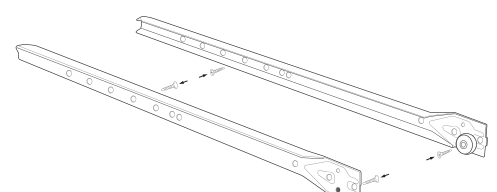

**K = 7 mm**

**ARTICLE NUMBER SILVER**

713 S RR50-19,5 L (left side)  
713 S RR50-19,5 R (right side)

**ARTICLE NUMBER WHITE**

713 W RR50-19,5 L (left side)  
713 W RR50-19,5 R (right side)

**INSIDE WITH**

**A = 362, 462, 562 or 762 mm +/- 1 mm**

CC = 224, 233, 256, 384 and 416 mm

L = 492 mm

H = 16,5 mm

K = 7 mm

**ARTICLE NUMBER SILVER**

713 S RR50-16,5 L (left side)  
713 S RR50-16,5 R (right side)

**ARTICLE NUMBER WHITE**

713 W RR50-16,5 L (left side)  
713 W RR50-16,5 R (right side)

**INSIDE WITH**

**A = 332, 432, 532 or 732 mm +/- 1 mm**

CC = Fits several distances

**ARTICLE NUMBER SILVER**

713 S RRUN500 L (left side)  
713 S RRUN500 R (right side)

**ARTICLE NUMBER WHITE**

713 W RRUN500 L (left side)  
713 W RRUN500 R (right side)

**SUPPORTS HEAVY LOADS**

Our baskets will sustain weights of up to 15 kg

**UNIQUE WHEELS**

Baskets roll smoothly on 4 silent ROLLER wheels