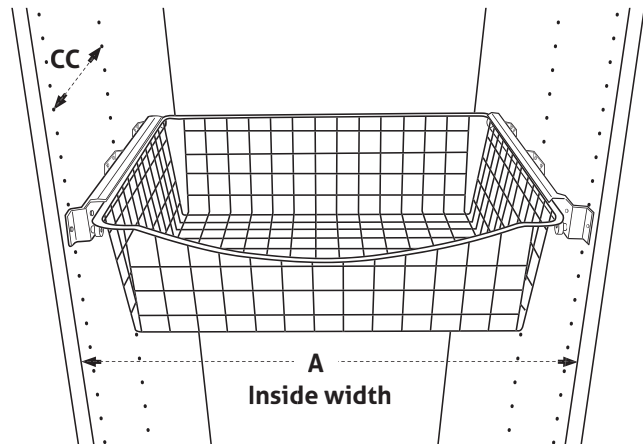

# ROLLER RUNNER FOR CABINET

Choose the right Runner for the Norscan Roller baskets

**INSIDE WITH**

**A = 368, 468, 568 or 768 mm +/- 1 mm**

**CC = 224, 233, 256, 384 and 416 mm**

**L = 489 mm**

**H = 19,5 mm**

**K = 7 mm**

**ARTICLE NUMBER SILVER**

713 S RR50-19,5 L (left side)  
713 S RR50-19,5 R (right side)

**ARTICLE NUMBER WHITE**

713 W RR50-19,5 L (left side)  
713 W RR50-19,5 R (right side)

**INSIDE WITH**

**A = 362, 462, 562 or 762 mm +/- 1 mm**

CC = 224, 233, 256, 384 and 416 mm

L = 492 mm

H = 16,5 mm

K = 7 mm

**ARTICLE NUMBER SILVER**

713 S RR50-16,5 L (left side)  
713 S RR50-16,5 R (right side)

**ARTICLE NUMBER WHITE**

713 W RR50-16,5 L (left side)  
713 W RR50-16,5 R (right side)

**INSIDE WITH**

**A = 332, 432, 532 or 732 mm +/- 1 mm**

CC = Fits several distances

**ARTICLE NUMBER SILVER**

713 S RRUN500 L (left side)  
713 S RRUN500 R (right side)