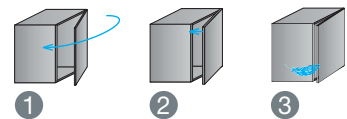

'ConfidentClose'

- 1 Fast closing
- 2 Late start of deceleration action
- 3 Quiet landing with 'SoftTouch'