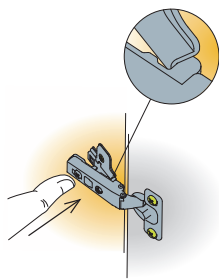

S-type Hinges

'Snap-on' mounting system

- Easy and quick assembly and disassembly
- Flexibility for the furniture user
- Tight hinge-to-plate joint improves hinge stability and reduces door sag

Easily accesible height adjustment with cam

- Intuitive and quick height adjustment
- Consumer friendly

'ConfidentClose'

- 1 Fast closing
- 2 Late start of deceleration action
- 3 Quiet landing with 'SoftTouch'

Soft closing options

- Hinge integrated
- Add-on with Glissando ready hinge cup
- Stand-alone

Adjustable damping

- Adjustable damping assures perfect functioning on every door

Touch opening

- Guarantees effortless opening
- Elegant cabinet design
- Doors without handles