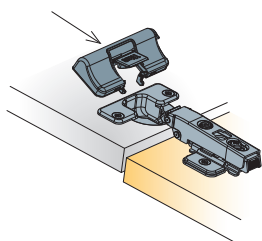

S-type Hinges

'Snap-on' mounting system

- Easy and quick assembly and disassembly
- Flexibility for the furniture user
- Tight hinge-to-plate joint improves hinge stability and reduces door sag

Easily accesible height adjustment with cam

- Intuitive and quick height adjustment
- Consumer friendly

'ConfidentClose'

- 1 Fast closing
- 2 Late start of deceleration action
- 3 Quiet landing with 'SoftTouch'

Soft closing options

- Hinge integrated
- Add-on with Glissando ready hinge cup
- Stand-alone

Adjustable damping

- Adjustable damping assures perfect functioning on every door

Touch opening

- Guarantees effortless opening
- Elegant cabinet design
- Doors without handles